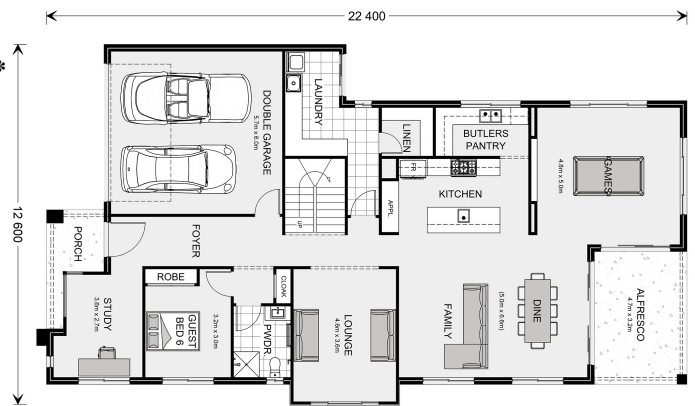

House & Land Package

From **\$2,552,000***

Manhattan 440

6 ... 5.5 ... 2

Lot 511 Rosemary Circuit, Rochedale

Land Area: 681 m²

Contact **Bob Kim** on **0430 439 999**

* Price listed is indicative only and does not include stamp duty, legal fees or conveyancing costs. Images may depict optional upgrades including fixtures, fencing, landscaping, features, facades, finishes and/or other items which are not included in the stated price. Further information overleaf. For further information, please talk to a New Homes Consultant or visit our website at <https://www.gjgardner.com.au/house-and-land-pricing>.