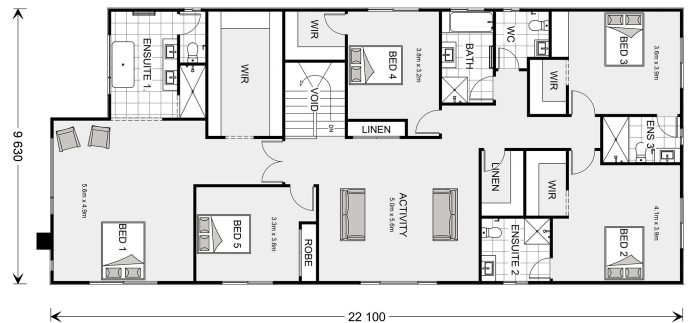

House & Land Package

From **\$2,552,000***

Manhattan 440

6 ... 5.5 ... 2

Lot 511 Rosemary Circuit, Rochedale

Land Area: 681 m²

Contact **Bob Kim** on **0430 439 999**

* Price listed is indicative only and does not include stamp duty, legal fees or conveyancing costs. Images may depict optional upgrades including fixtures, fencing, landscaping, features, facades, finishes and/or other items which are not included in the stated price. Further information overleaf. For further information, please talk to a New Homes Consultant or visit our website at <https://www.gjgardner.com.au/house-and-land-pricing>.